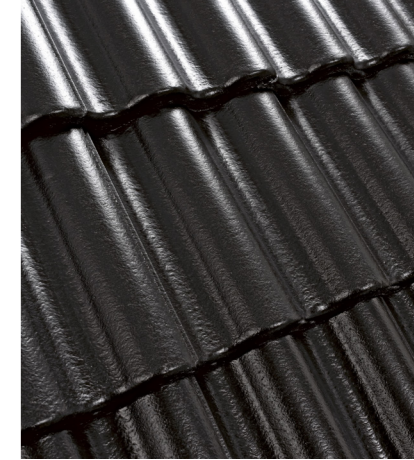

COMPARISON-
PRICES ARE
APPROX.

PALEMA
BENDERIT BLACK
43 000 SEK

PALEMA
CANDOR BLACK
48 000 SEK

PALEMA
BRILLIANT SHALE
51 000 SEK

PRICE GUIDES

Price is, of course, a factor that plays a part in your choice of roof. To provide a little guidance, we have developed an indicator for a Palema roof equipped with the accessories that contribute to making your roof secure and safe. It can give you an idea of what our roof tiles cost in various formats of top coatings. In the example, we have costed and compared Benderit black, Candor black and Brilliant slate.